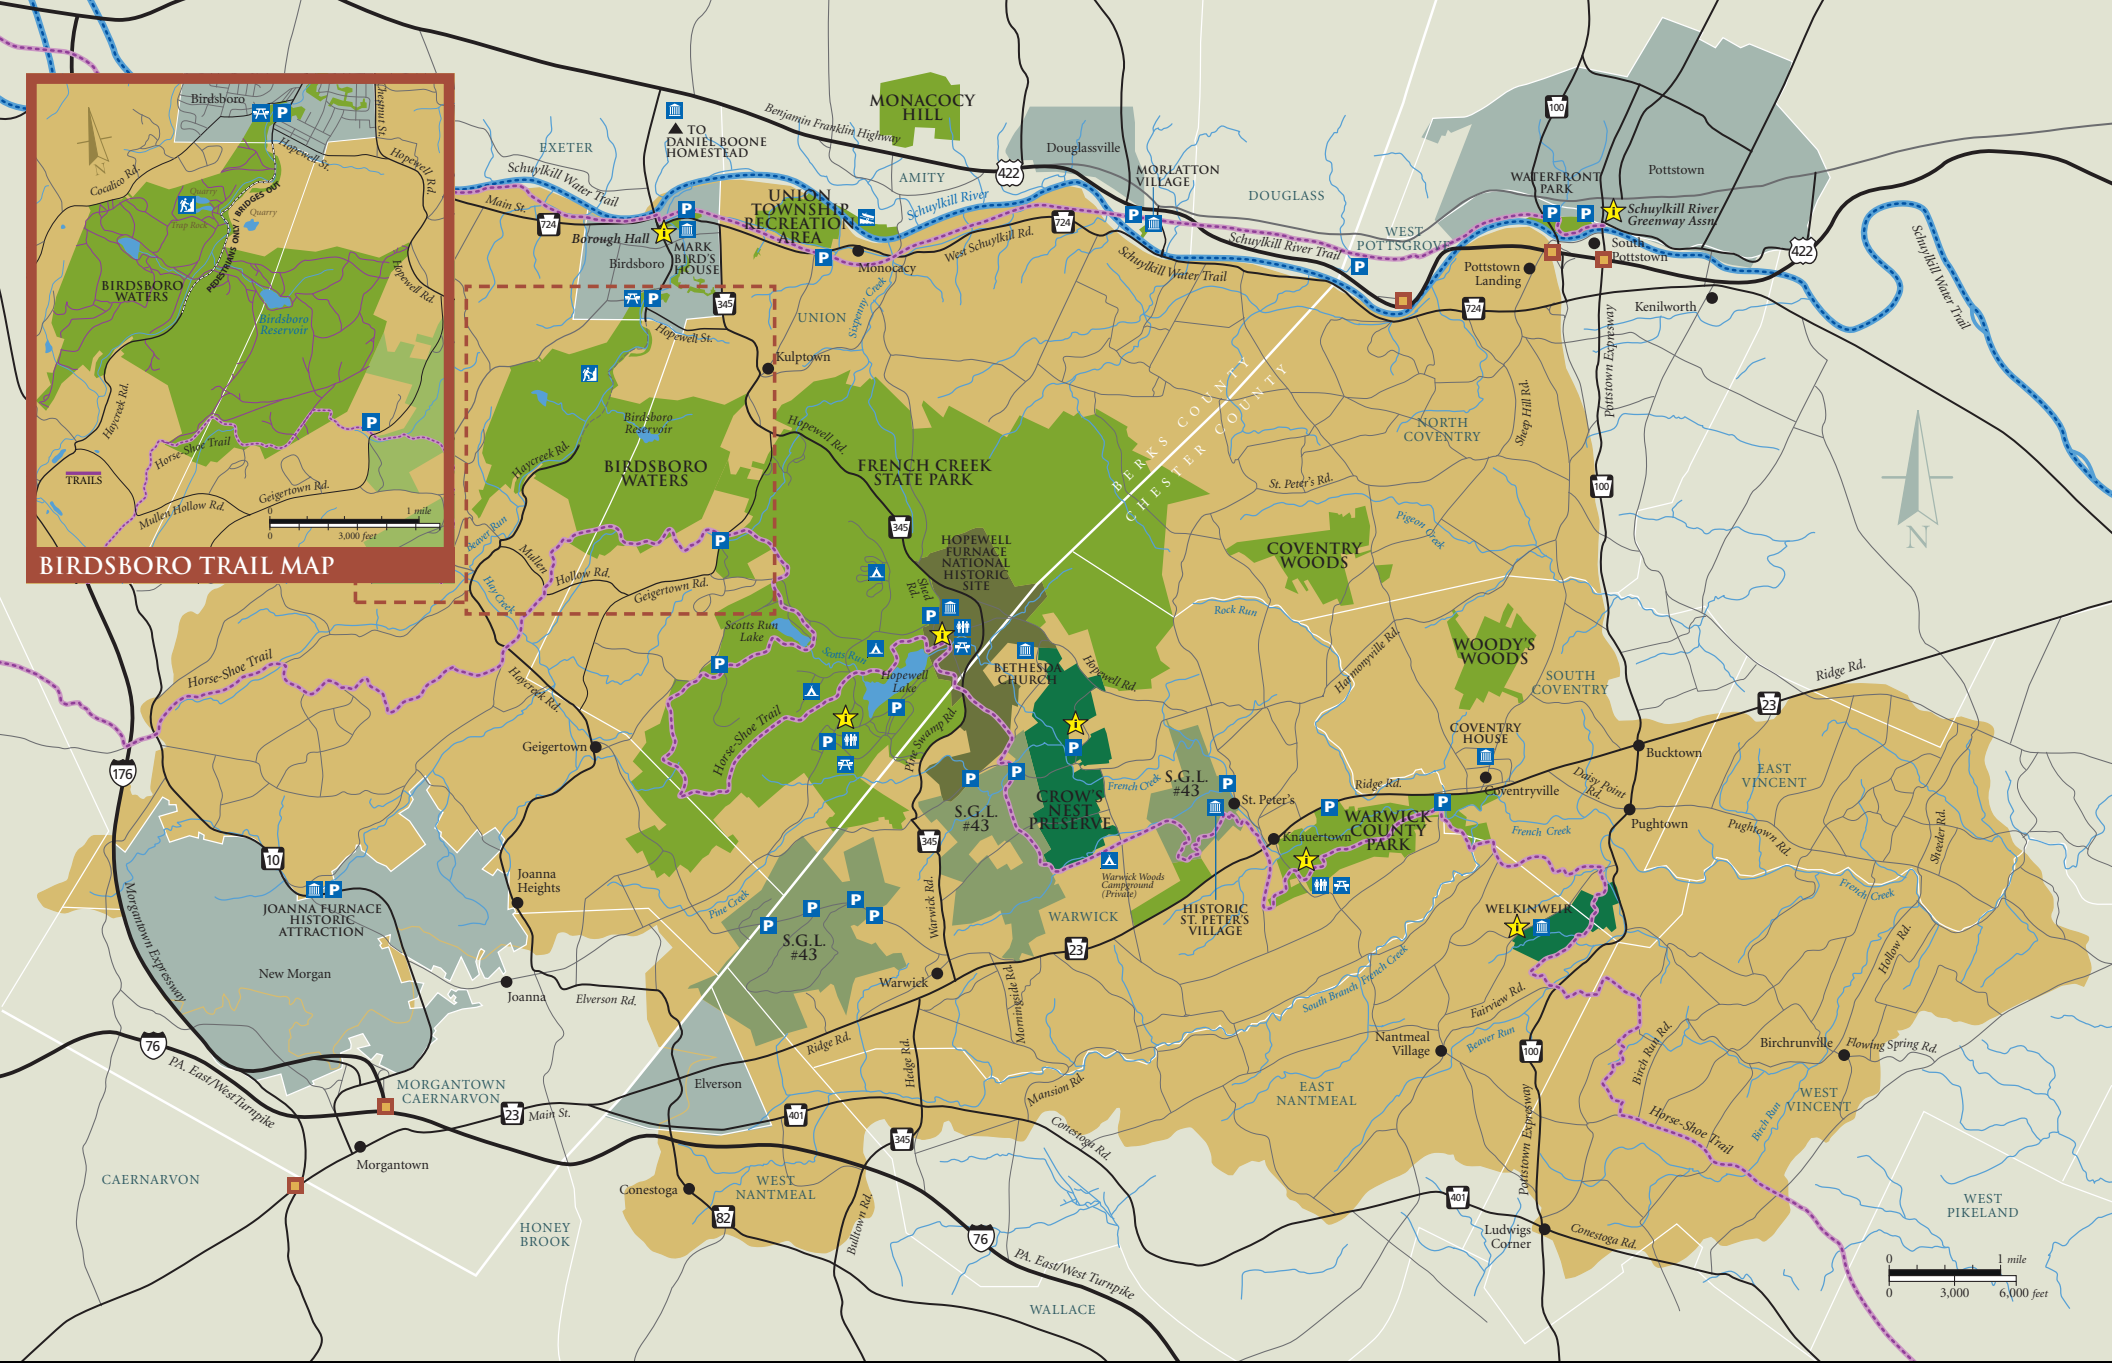

BIRDSBORO TRAIL MAP

hopewellbigwoods.org

MAP KEY:

- | | | | | |
|---------------------------|-------------------------|--|--|--------------------|
| Hopewell Big Woods | Highways/Roads | Waterways | Major Lakes | Camping |
| County Boundaries | Major Highway Exits | Federal Park | Visitor Center/
Tourist Information | Public Restrooms |
| Municipal Boundaries | Road Closed | State, County, Municipal Park | Historic Attraction | Rock Climbing Area |
| Borough | Schuylkill Water Trail | State Game Lands (S.G.L.) | Picnic Area | Boat Launch Area |
| Village Center/Crossroads | Existing Regional Trail | Conservation Organization
Nature Preserve | Parking | |